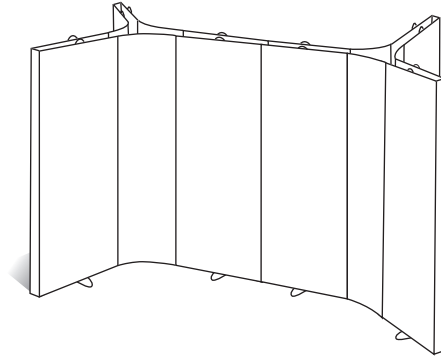

Expand LinkWall examples

90+60+90

2 base units - 2 panels (90 cm)
1 flex panel (60 cm)

90+60+90

2 base units - 2 panels (90 cm)
1 flex panel (60 cm)

90+60+90+60+90

3 base units - 3 panels (90 cm)
2 flex panels (60 cm)

90+27+90+27+90

3 base units - 3 panels (90 cm)
2 flex panels (27 cm) -not less than 90°

4 x (90+27)

4 base units - 4 panels (90 cm)
4 flex panels (27 cm)

3 x (90+60)

3 base units - 3 panels (90 cm)
3 flex panels (60 cm)
27cm flex panels not possible

90+SP+90+EP

1 base unit - 2 panels (90 cm)
2 end panels (EP)

2 x (90+90+EP)

2 base units - 4 panels (90 cm)
2 end panels (EP)

EP+90+90+90+EP

3 base units - 3 panels (90 cm)
2 end panels (EP)

3x(90+60+90+EP)

3 base units - 6 panels (90 cm)
3 flex panels (60 cm)
3 end panels (EP)

Please note: only straight configurations can be made double-sided

4x(90+27+90+EP)

4 base units - 8 panels (90 cm)
 4 flex panels (27 cm)
 4 end panels (EP)