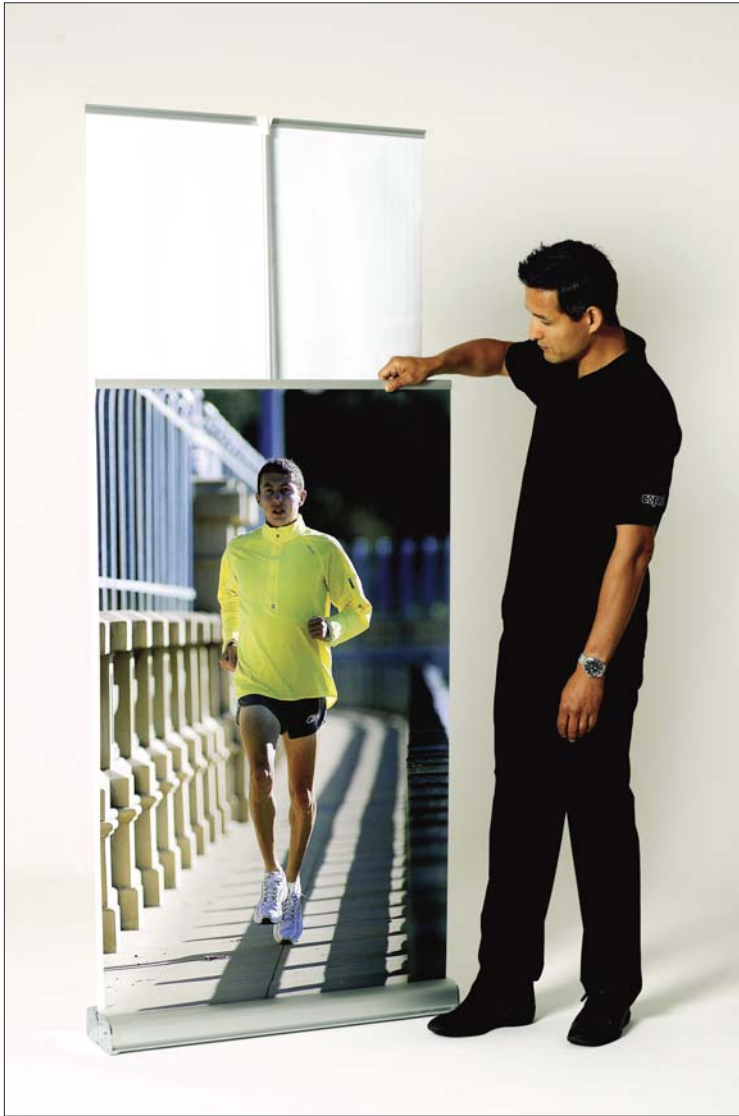

Expand MediaScreen 2

Bring your message to your target audience

expand®

Double Sided!

Expand MediaScreen 2

The Expand MediaScreen 2 consists of two retractable banner stands in one, making it twice as effective, since your message is displayed on both the front and the back. It is particularly useful in airports, hotel lobbies, banks, etc., where it allows you the flexibility of communicating your message in two directions.

The Expand MediaScreen 2 includes clamping profiles which holds most materials, attaches to the top of the pole and does not allow the pole to protrude above the image. Our Expand MediaScreen 2 is delivered in a practical nylon bag. Optional spotlights are available to illuminate your messages.

Width: 33 ⁷/₁₆" or 39 ³/₈" (85 or 100 cm).
 Height: 78 ³/₄" or 86 ⁵/₈" (200 or 220 cm).