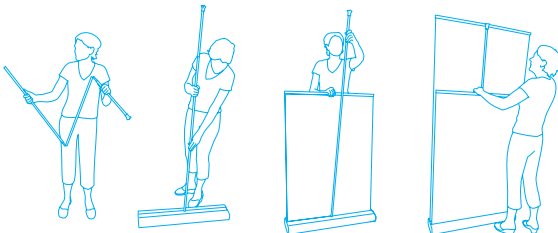

Expand MediaScreen 2

Bring your message to your target audience

expand®

Double Sided!

Expand MediaScreen 2

The Expand MediaScreen 2 consists of two retractable banner stands in one, making it twice as effective, since your message is displayed on both the front and the back. It is particularly useful in airports, hotel lobbies, banks, etc., where it allows you the flexibility of communicating your message in two directions.

The Expand MediaScreen 2 includes clamping profiles which holds most materials, attaches to the top of the pole and does not allow the pole to protrude above the image. Our Expand MediaScreen 2 is delivered in a practical nylon bag. Optional spotlights are available to illuminate your messages.

Width: 33 ⁷/₁₆" or 39 ³/₈" (85 or 100 cm).
 Height: 78 ³/₄" or 86 ⁵/₈" (200 or 220 cm).