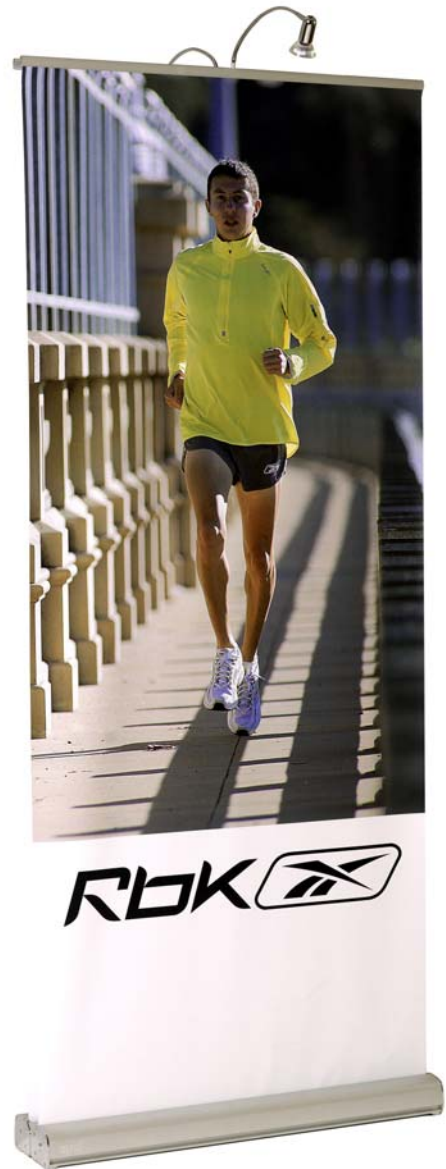

Expand MediaScreen 2

Bring your message to your target audience

expand®

Double Sided!

Expand MediaScreen 2

The Expand MediaScreen 2 consists of two retractable banner stands in one, making it twice as effective, since your message is displayed on both the front and the back. It is particularly useful in airports, hotel lobbies, banks, etc., where it allows you the flexibility of communicating your message in two directions.

The Expand MediaScreen 2 includes clamping profiles which holds most materials, attaches to the top of the pole and does not allow the pole to protrude above the image. Our Expand MediaScreen 2 is delivered in a practical nylon bag. Optional spotlights are available to illuminate your messages.

Width: 33 ⁷/₁₆" or 39 ³/₈" (85 or 100 cm).
 Height: 78 ³/₄" or 86 ⁵/₈" (200 or 220 cm).